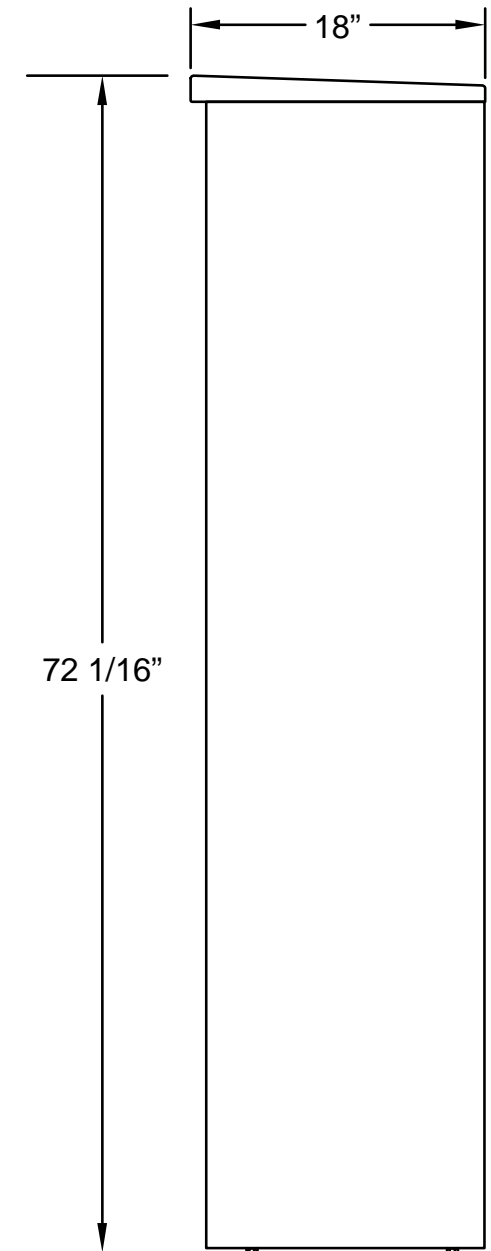

**Elevation
Dimensions**

Overall Width: 1'
6-5/8"

4C16S-HOP-D

U.S. MAIL SUPPLY
America's Mailbox Headquarters

262-782-6510 Toll Free: 800-571-0147

1553 E. Racine Ave. Waukesha, WI 53186

Side View

1. **Models Used:** (1)4C16S-HOP-D
2. **Installation:** depot
3. **4C Finish:** tbd, **Depot Color:** tbd
4. **Locks:** Standard
5. **Door Id:** tbd
6. Matching Standard Attached Trim

Florence versatile™ 4C Mailbox Suites 4C DOOR SIZES

Florence 4C mailboxes are USPS approved. Your installation/layout must also meet a 1:5 parcel locker to mailbox ratio and installation requirements (see next page) if serviced by the U.S. Postal Service. Please contact your local Post Office© if you have any compliance questions re: your specific project.